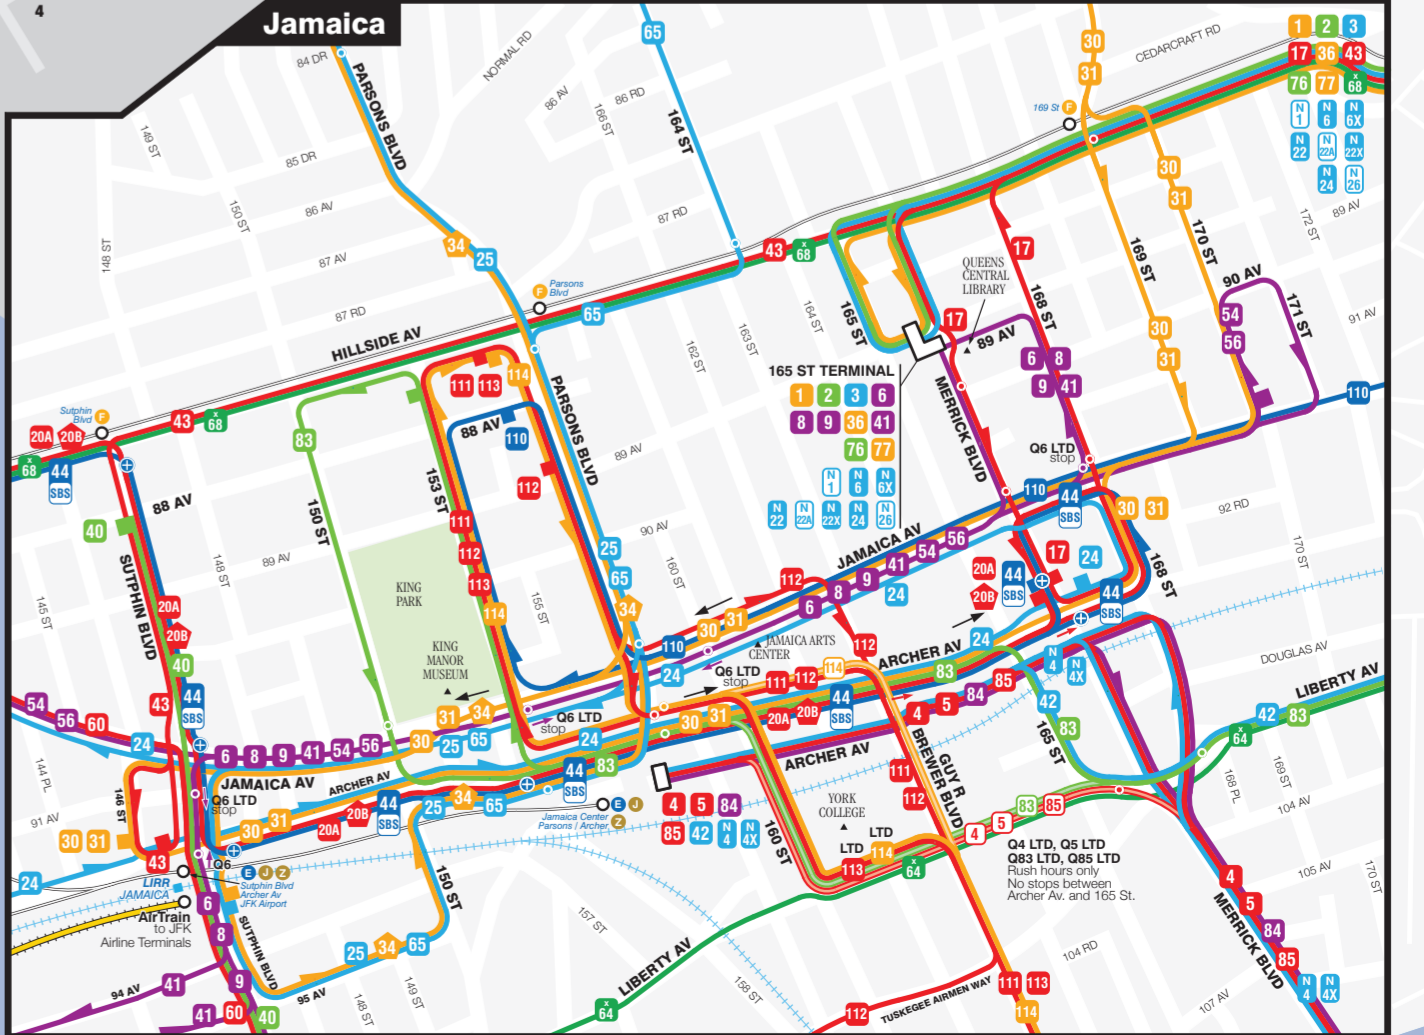

Queens Bus Map

The Rockaways

Bus Route Colors

Local Bus Routes	Express Bus Routes
1, 2, 3, 4, 5, 6, 7, 8, 9, 10, 11, 12, 13, 14, 15, 16, 17, 18, 19, 20, 21, 22, 23, 24, 25, 26, 27, 28, 29, 30, 31, 32, 33, 34, 35, 36, 37, 38, 39, 40, 41, 42, 43, 44, 45, 46, 47, 48, 49, 50, 51, 52, 53, 54, 55, 56, 57, 58, 59, 60, 61, 62, 63, 64, 65, 66, 67, 68, 69, 70, 71, 72, 73, 74, 75, 76, 77, 78, 79, 80, 81, 82, 83, 84, 85, 86, 87, 88, 89, 90, 91, 92, 93, 94, 95, 96, 97, 98, 99, 100	1, 2, 3, 4, 5, 6, 7, 8, 9, 10, 11, 12, 13, 14, 15, 16, 17, 18, 19, 20, 21, 22, 23, 24, 25, 26, 27, 28, 29, 30, 31, 32, 33, 34, 35, 36, 37, 38, 39, 40, 41, 42, 43, 44, 45, 46, 47, 48, 49, 50, 51, 52, 53, 54, 55, 56, 57, 58, 59, 60, 61, 62, 63, 64, 65, 66, 67, 68, 69, 70, 71, 72, 73, 74, 75, 76, 77, 78, 79, 80, 81, 82, 83, 84, 85, 86, 87, 88, 89, 90, 91, 92, 93, 94, 95, 96, 97, 98, 99, 100

Legend

- Subway Line
- Hospital
- Point of Interest
- Commuter Rail Station
- Limited Service
- Air Train JFK Airport Service
- Local Bus Service
- Express Bus Service
- Select Bus Service
- Service Stop
- Limited Service Stop
- Direction of Service
- Full-time Terminal
- Part-time Terminal
- Part-time Service
- Airport
- JFK International + LAGuardia

Scale for main map and Rockaway inset only.