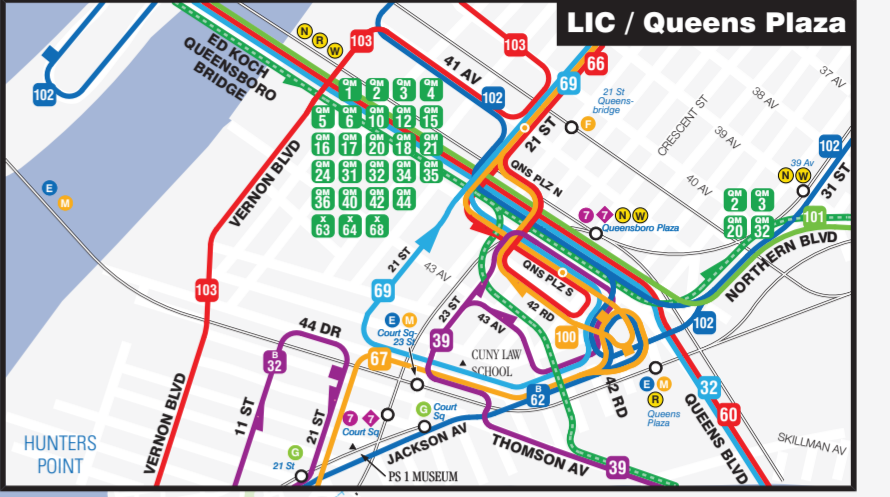

Queens Bus Map

The Rockaways

Bus Route Colors

Local Bus Routes	Express Bus Routes
1, 2, 3, 4, 5, 6, 7, 8, 9, 10, 11, 12, 13, 14, 15, 16, 17, 18, 19, 20, 21, 22, 23, 24, 25, 26, 27, 28, 29, 30, 31, 32, 33, 34, 35, 36, 37, 38, 39, 40, 41, 42, 43, 44, 45, 46, 47, 48, 49, 50, 51, 52, 53, 54, 55, 56, 57, 58, 59, 60, 61, 62, 63, 64, 65, 66, 67, 68, 69, 70, 71, 72, 73, 74, 75, 76, 77, 78, 79, 80, 81, 82, 83, 84, 85, 86, 87, 88, 89, 90, 91, 92, 93, 94, 95, 96, 97, 98, 99, 100	1, 2, 3, 4, 5, 6, 7, 8, 9, 10, 11, 12, 13, 14, 15, 16, 17, 18, 19, 20, 21, 22, 23, 24, 25, 26, 27, 28, 29, 30, 31, 32, 33, 34, 35, 36, 37, 38, 39, 40, 41, 42, 43, 44, 45, 46, 47, 48, 49, 50, 51, 52, 53, 54, 55, 56, 57, 58, 59, 60, 61, 62, 63, 64, 65, 66, 67, 68, 69, 70, 71, 72, 73, 74, 75, 76, 77, 78, 79, 80, 81, 82, 83, 84, 85, 86, 87, 88, 89, 90, 91, 92, 93, 94, 95, 96, 97, 98, 99, 100

Legend

- Subway Line
- Hospital
- Point of Interest
- Commuter Rail Station
- Limited Service
- Air Train JFK Airport Service
- Local Bus Service
- Express Bus Service
- Select Bus Service
- Service Stop
- Limited Service Stop
- Direction of Service
- Full-time Terminal
- Part-time Terminal
- Part-time Service
- Airport
- JFK International + LAGuardia

Scale for main map and Rockaway inset only.