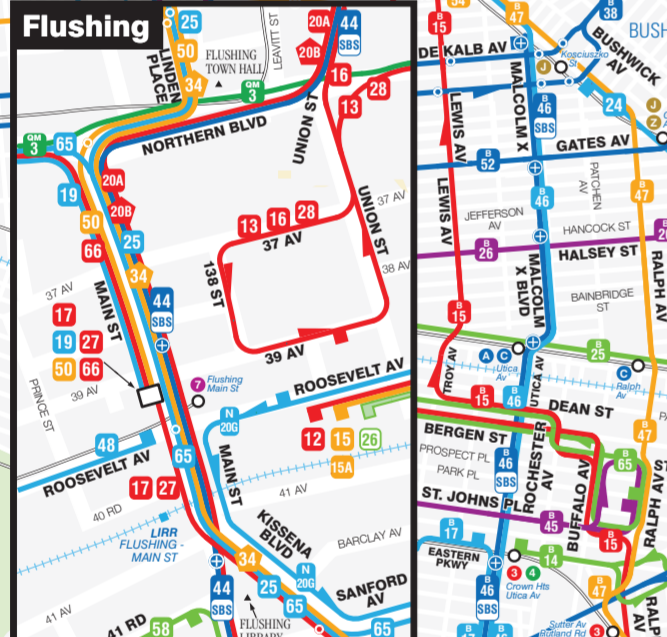

Queens Bus Map

The Rockaways

Bus Route Colors

Local Bus Routes	Express Bus Routes
1, 2, 3, 4, 5, 6, 7, 8, 9, 10, 11, 12, 13, 14, 15, 16, 17, 18, 19, 20, 21, 22, 23, 24, 25, 26, 27, 28, 29, 30, 31, 32, 33, 34, 35, 36, 37, 38, 39, 40, 41, 42, 43, 44, 45, 46, 47, 48, 49, 50, 51, 52, 53, 54, 55, 56, 57, 58, 59, 60, 61, 62, 63, 64, 65, 66, 67, 68, 69, 70, 71, 72, 73, 74, 75, 76, 77, 78, 79, 80, 81, 82, 83, 84, 85, 86, 87, 88, 89, 90, 91, 92, 93, 94, 95, 96, 97, 98, 99, 100	1, 2, 3, 4, 5, 6, 7, 8, 9, 10, 11, 12, 13, 14, 15, 16, 17, 18, 19, 20, 21, 22, 23, 24, 25, 26, 27, 28, 29, 30, 31, 32, 33, 34, 35, 36, 37, 38, 39, 40, 41, 42, 43, 44, 45, 46, 47, 48, 49, 50, 51, 52, 53, 54, 55, 56, 57, 58, 59, 60, 61, 62, 63, 64, 65, 66, 67, 68, 69, 70, 71, 72, 73, 74, 75, 76, 77, 78, 79, 80, 81, 82, 83, 84, 85, 86, 87, 88, 89, 90, 91, 92, 93, 94, 95, 96, 97, 98, 99, 100

Legend

- Subway Line
- Hospital
- Point of Interest
- Commuter Rail Station
- Limited Service
- Air Train JFK Airport Service
- Local Bus Service
- Express Bus Service
- Select Bus Service
- Service Stop
- Limited Service Stop
- Direction of Service
- Full-time Terminal
- Part-time Terminal
- Part-time Service
- Airport
- JFK International + LAGuardia

Scale for main map and Rockaway inset only.