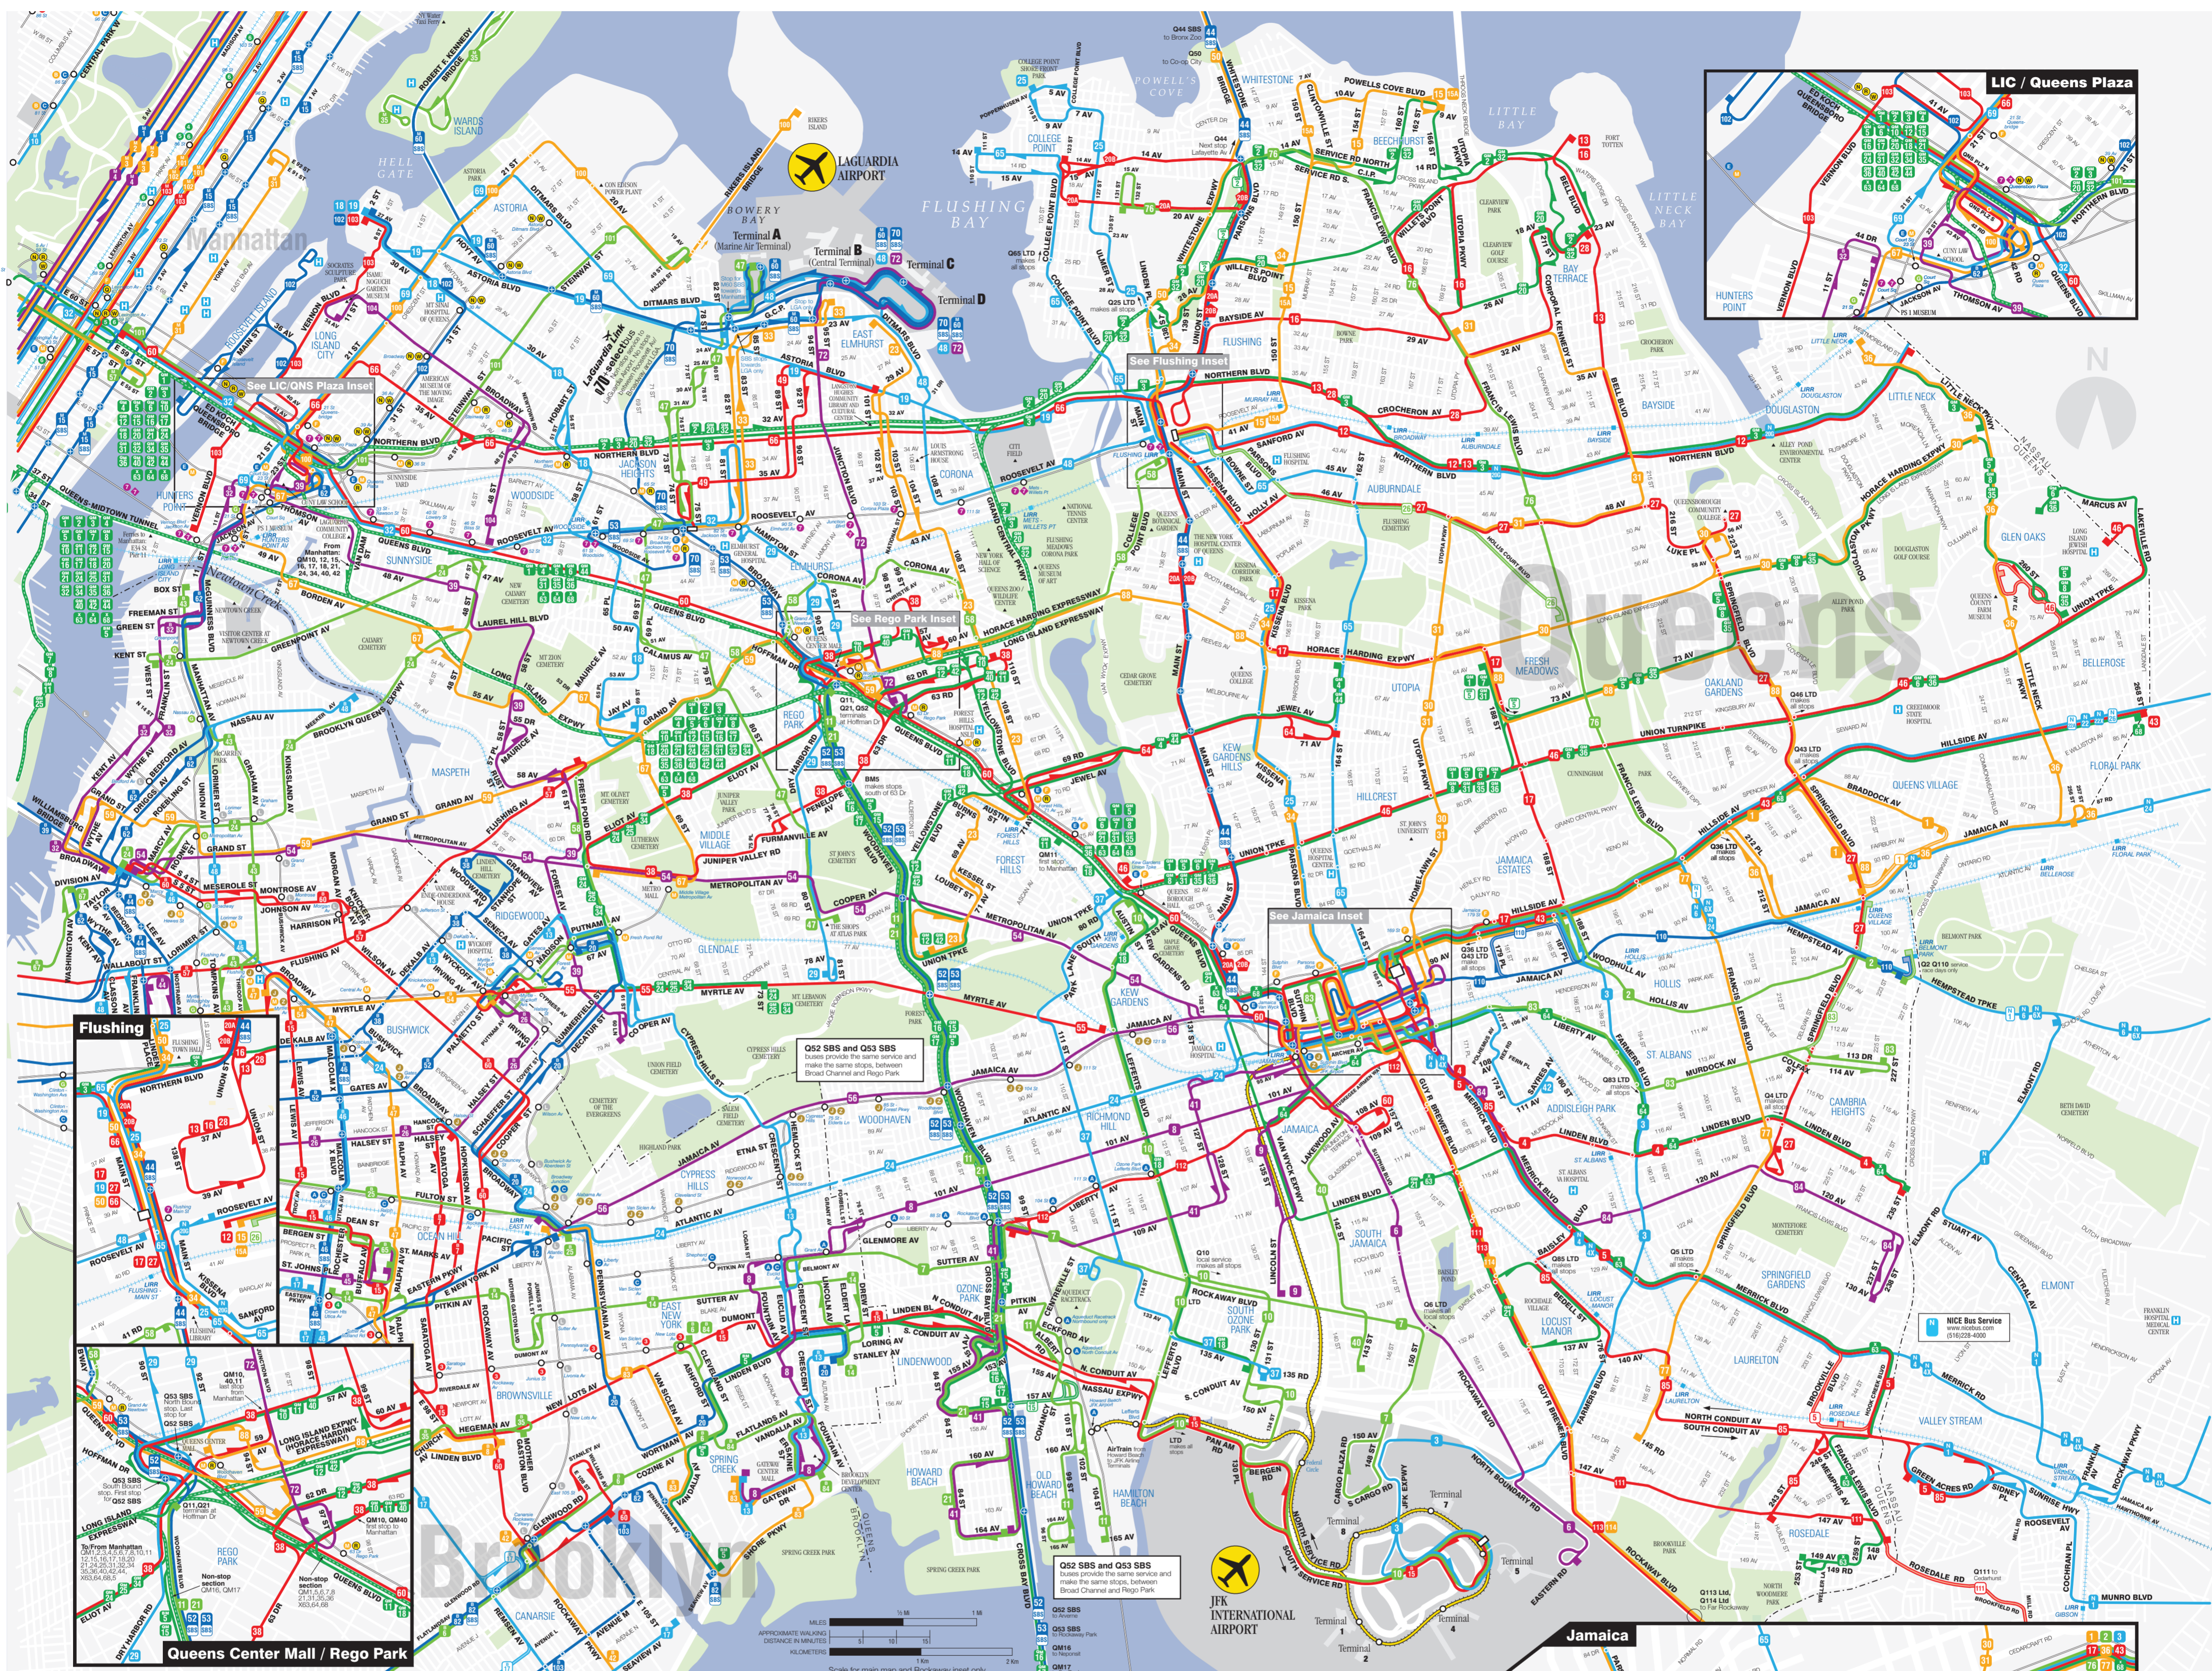

Queens Bus Map

The Rockaways

Bus Route Colors

Local Bus Routes	Express Bus Routes
1, 2, 3, 4, 5, 6, 7, 8, 9, 10, 11, 12, 13, 14, 15, 16, 17, 18, 19, 20, 21, 22, 23, 24, 25, 26, 27, 28, 29, 30, 31, 32, 33, 34, 35, 36, 37, 38, 39, 40, 41, 42, 43, 44, 45, 46, 47, 48, 49, 50, 51, 52, 53, 54, 55, 56, 57, 58, 59, 60, 61, 62, 63, 64, 65, 66, 67, 68, 69, 70, 71, 72, 73, 74, 75, 76, 77, 78, 79, 80, 81, 82, 83, 84, 85, 86, 87, 88, 89, 90, 91, 92, 93, 94, 95, 96, 97, 98, 99, 100	1, 2, 3, 4, 5, 6, 7, 8, 9, 10, 11, 12, 13, 14, 15, 16, 17, 18, 19, 20, 21, 22, 23, 24, 25, 26, 27, 28, 29, 30, 31, 32, 33, 34, 35, 36, 37, 38, 39, 40, 41, 42, 43, 44, 45, 46, 47, 48, 49, 50, 51, 52, 53, 54, 55, 56, 57, 58, 59, 60, 61, 62, 63, 64, 65, 66, 67, 68, 69, 70, 71, 72, 73, 74, 75, 76, 77, 78, 79, 80, 81, 82, 83, 84, 85, 86, 87, 88, 89, 90, 91, 92, 93, 94, 95, 96, 97, 98, 99, 100

Legend

- Subway Line
- Hospital
- Point of Interest
- Commuter Rail Station
- Limited Service
- Air Train JFK Airport Service
- Local Bus Service
- Express Bus Service
- Select Bus Service
- Service Stop
- Limited Service Stop
- Direction of Service
- Full-time Terminal
- Part-time Terminal
- Part-time Service
- Airport
- JFK International + LAGuardia

Scale for main map and Rockaway inset only.