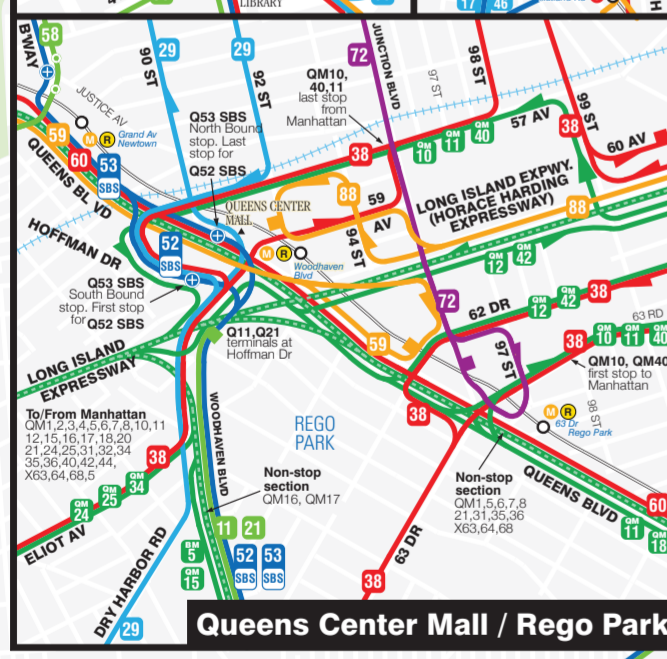

Queens Bus Map

The Rockaways

Bus Route Colors

Local Bus Routes	Express Bus Routes
1, 2, 3, 4, 5, 6, 7, 8, 9, 10, 11, 12, 13, 14, 15, 16, 17, 18, 19, 20, 21, 22, 23, 24, 25, 26, 27, 28, 29, 30, 31, 32, 33, 34, 35, 36, 37, 38, 39, 40, 41, 42, 43, 44, 45, 46, 47, 48, 49, 50, 51, 52, 53, 54, 55, 56, 57, 58, 59, 60, 61, 62, 63, 64, 65, 66, 67, 68, 69, 70, 71, 72, 73, 74, 75, 76, 77, 78, 79, 80, 81, 82, 83, 84, 85, 86, 87, 88, 89, 90, 91, 92, 93, 94, 95, 96, 97, 98, 99, 100	1, 2, 3, 4, 5, 6, 7, 8, 9, 10, 11, 12, 13, 14, 15, 16, 17, 18, 19, 20, 21, 22, 23, 24, 25, 26, 27, 28, 29, 30, 31, 32, 33, 34, 35, 36, 37, 38, 39, 40, 41, 42, 43, 44, 45, 46, 47, 48, 49, 50, 51, 52, 53, 54, 55, 56, 57, 58, 59, 60, 61, 62, 63, 64, 65, 66, 67, 68, 69, 70, 71, 72, 73, 74, 75, 76, 77, 78, 79, 80, 81, 82, 83, 84, 85, 86, 87, 88, 89, 90, 91, 92, 93, 94, 95, 96, 97, 98, 99, 100

Legend

- Subway Line
- Hospital
- Point of Interest
- Commuter Rail Station
- Limited Service
- Air Train JFK Airport Service
- Local Bus Service
- Express Bus Service
- Select Bus Service
- Service Stop
- Limited Service Stop
- Direction of Service
- Full-time Terminal
- Part-time Terminal
- Part-time Service
- Airport
- JFK International + LAGuardia

Scale for main map and Rockaway inset only.