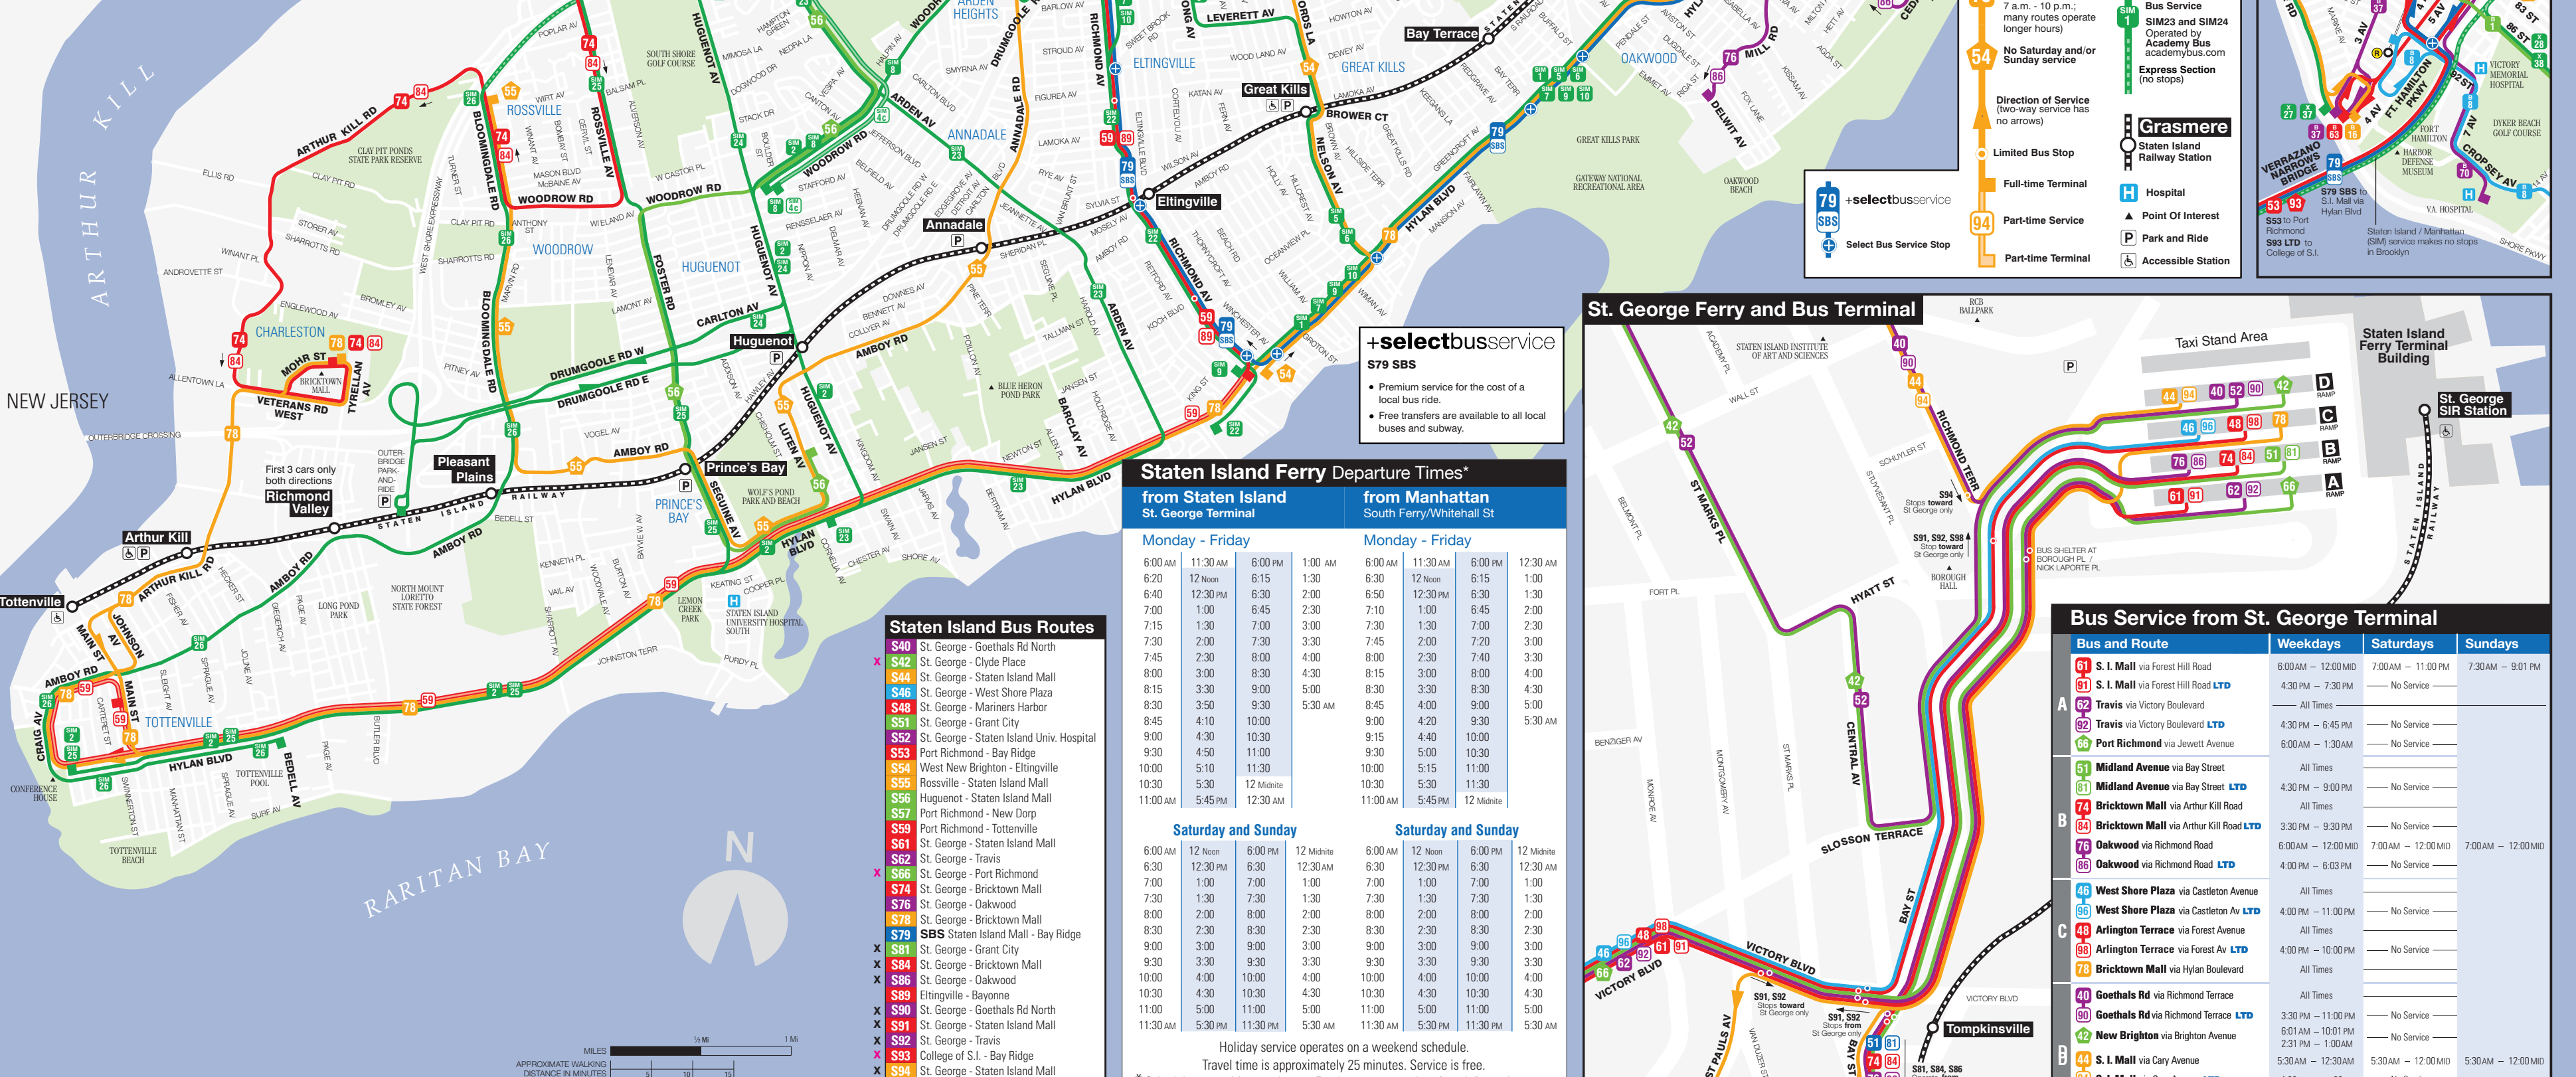

Staten Island Express Bus Service via Hugh Carey Tunnel

### Legend

- Local Bus Service (Dark Green)
- Full-time Service (Light Green)
- No Saturday and/or Sunday service
- Direction of Service (Arrows)
- Limited Bus Stop
- Full-time Terminal
- Part-time Terminal
- Part-time Service
- Dark Green: Express Bus Service (premium fare)
- Light Green: Bus Service (SIM23 and SIM24)
- Express Section (no stops)
- Grasmere: Station Island Railway Station
- H: Hospital
- P: Point Of Interest
- P: Park and Ride
- A: Accessible Station

### St. George Ferry and Bus Terminal

Map of the ferry and bus terminal area, showing taxi stands, bus shelters, and nearby streets.

### Staten Island Ferry Departure Times

from Staten Island				from Manhattan			
St. George Terminal				South Ferry/Whitehall St			
Monday - Friday				Monday - Friday			
6:00 AM	12:30 PM	6:00 PM	1:00 AM	6:00 AM	11:30 AM	6:00 PM	12:30 AM
6:20	12:50	6:15	1:30	6:30	12:00	6:15	1:00
6:40	1:10	6:30	2:00	6:50	12:20	6:30	1:30
7:00	1:30	6:45	2:30	7:10	1:00	6:45	2:00
7:15	1:50	7:00	3:00	7:30	1:30	7:00	2:30
7:30	2:10	7:30	3:30	7:45	2:00	7:20	3:00
7:45	2:30	8:00	4:00	8:00	2:30	7:40	3:30
8:00	3:00	8:30	4:30	8:15	3:00	8:00	4:00
8:15	3:30	9:00	5:00	8:30	3:30	8:30	4:30
8:30	3:50	9:30	5:30 AM	8:45	4:00	9:00	5:00
8:45	4:10	10:00		9:00	4:20	9:30	5:30 AM
9:00	4:30	10:30		9:15	4:40	10:00	
9:30	4:50	11:00		9:30	5:00	10:30	
10:00	5:10	11:30		10:00	5:15	11:00	
10:30	5:30	12:00		10:30	5:30	11:30	
11:00	5:45	12:30		11:00	5:45	12:00	